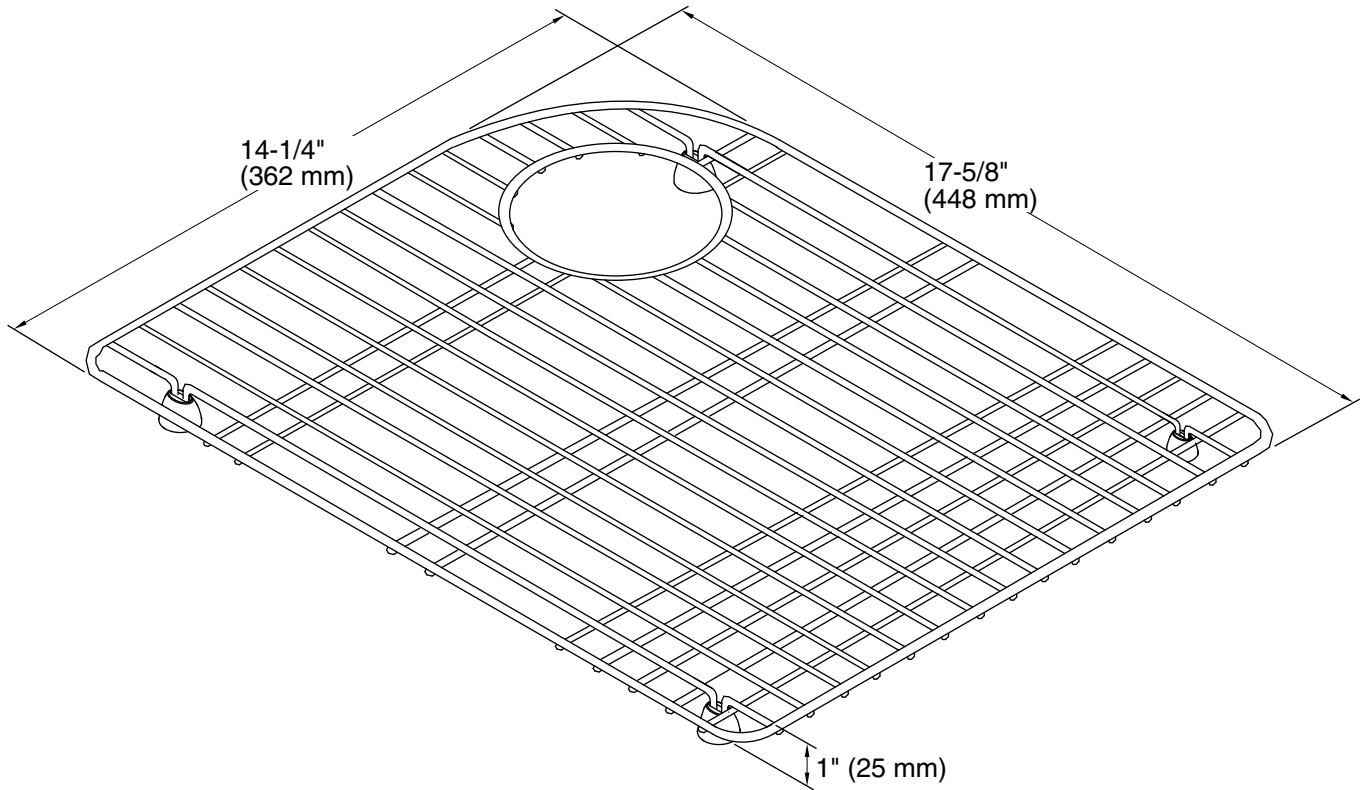

Executive Chef™

Left-Bowl Sink Rack

K-6001

Features

- Fits in the left bowl of the K-5931 and K-5932 Executive Chef kitchen sinks.
- Helps protect sink surface from daily wear.
- Dishwasher-safe.
- Rubber feet provide added protection.

Available Colors/Finishes

Color tiles intended for reference only.

Color	Code	Description
	ST	Stainless Steel
	0	White
	47	Almond

Executive Chef™
Left-Bowl Sink Rack
K-6001

Technical Information

All product dimensions are nominal.